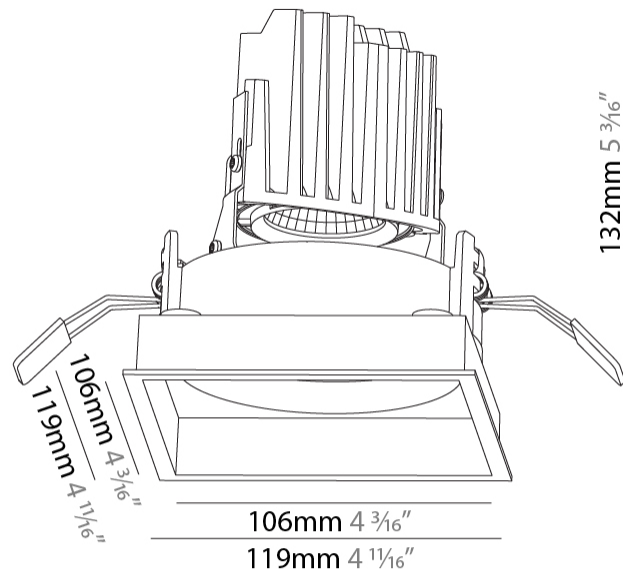

PHYSICAL

Shape: Square
Length (mm): 119
Length (in): 4 ¹¹/₁₆
Width (mm): 119
Width (in): 4 ¹¹/₁₆
Depth (mm): 132
Depth (in): 5 ³/₁₆
Ceiling Thickness (mm): 10 / 12.5 / 15
Ceiling Thickness (in): 3/8 or 1/2 or 9/16
Min. Recessing Depth (mm): 150
Min. Recessing Depth (in): 5 ⁷/₈
Light Distribution: Adjustable / Downlight
Weight (kg): 0.542
Weight (lbs): 1.2
Fixture Finish: SSR / BKV / CWI / CRY / HAB / LAG / UFT / ITA / RUA / RUR / MIC / FTG / MYG / TWT / LOD / PUS / FRO / FUP / KIA / POP / BLS / SPG / MEY / GOH / GUM / CHC / COM / ABZ / JAG / OBR / MOS / ROR
Fixture Material: Aluminum Die Cast
Cut-out Measurements: 114mm / 4 1/2" x 114mm / 4 1/2"

ELECTRICAL

Lamp Type: LED
Input Wattage (W): 16.5
Total Output Wattage (W): 14
Dimming: Tri-Mode (Non-Dimming and Phase Dimming (120Vac only) and 0-10V Dimming)
Driver Included: No
Driver Location: Recessed Housing
Driver Type: Constant Current - Universal
Driver Class: Class 2
Housing: See components
Input Voltage (V): 120 - 277
Constant Current (MA): 500

LED

Number of LEDs: 1
Color Temperature (°K): 2700 / 3000 / 3500 / 4000
Max. Delivered Lumen (lm): 940 / 980 / 1029 / 1050
Nominal Lumen (lm): 1386 / 1438 / 1511 / 1542
CRI: >90 CRI
Lamp Life (hrs): 50000

OPTICAL

Reflector°: 20 / 40 / 60
Adjustability: Rotational 355°; Tilt 30°

RATINGS AND CERTIFICATIONS

Certified By: Certified for North American Standards
IP rating: IP20